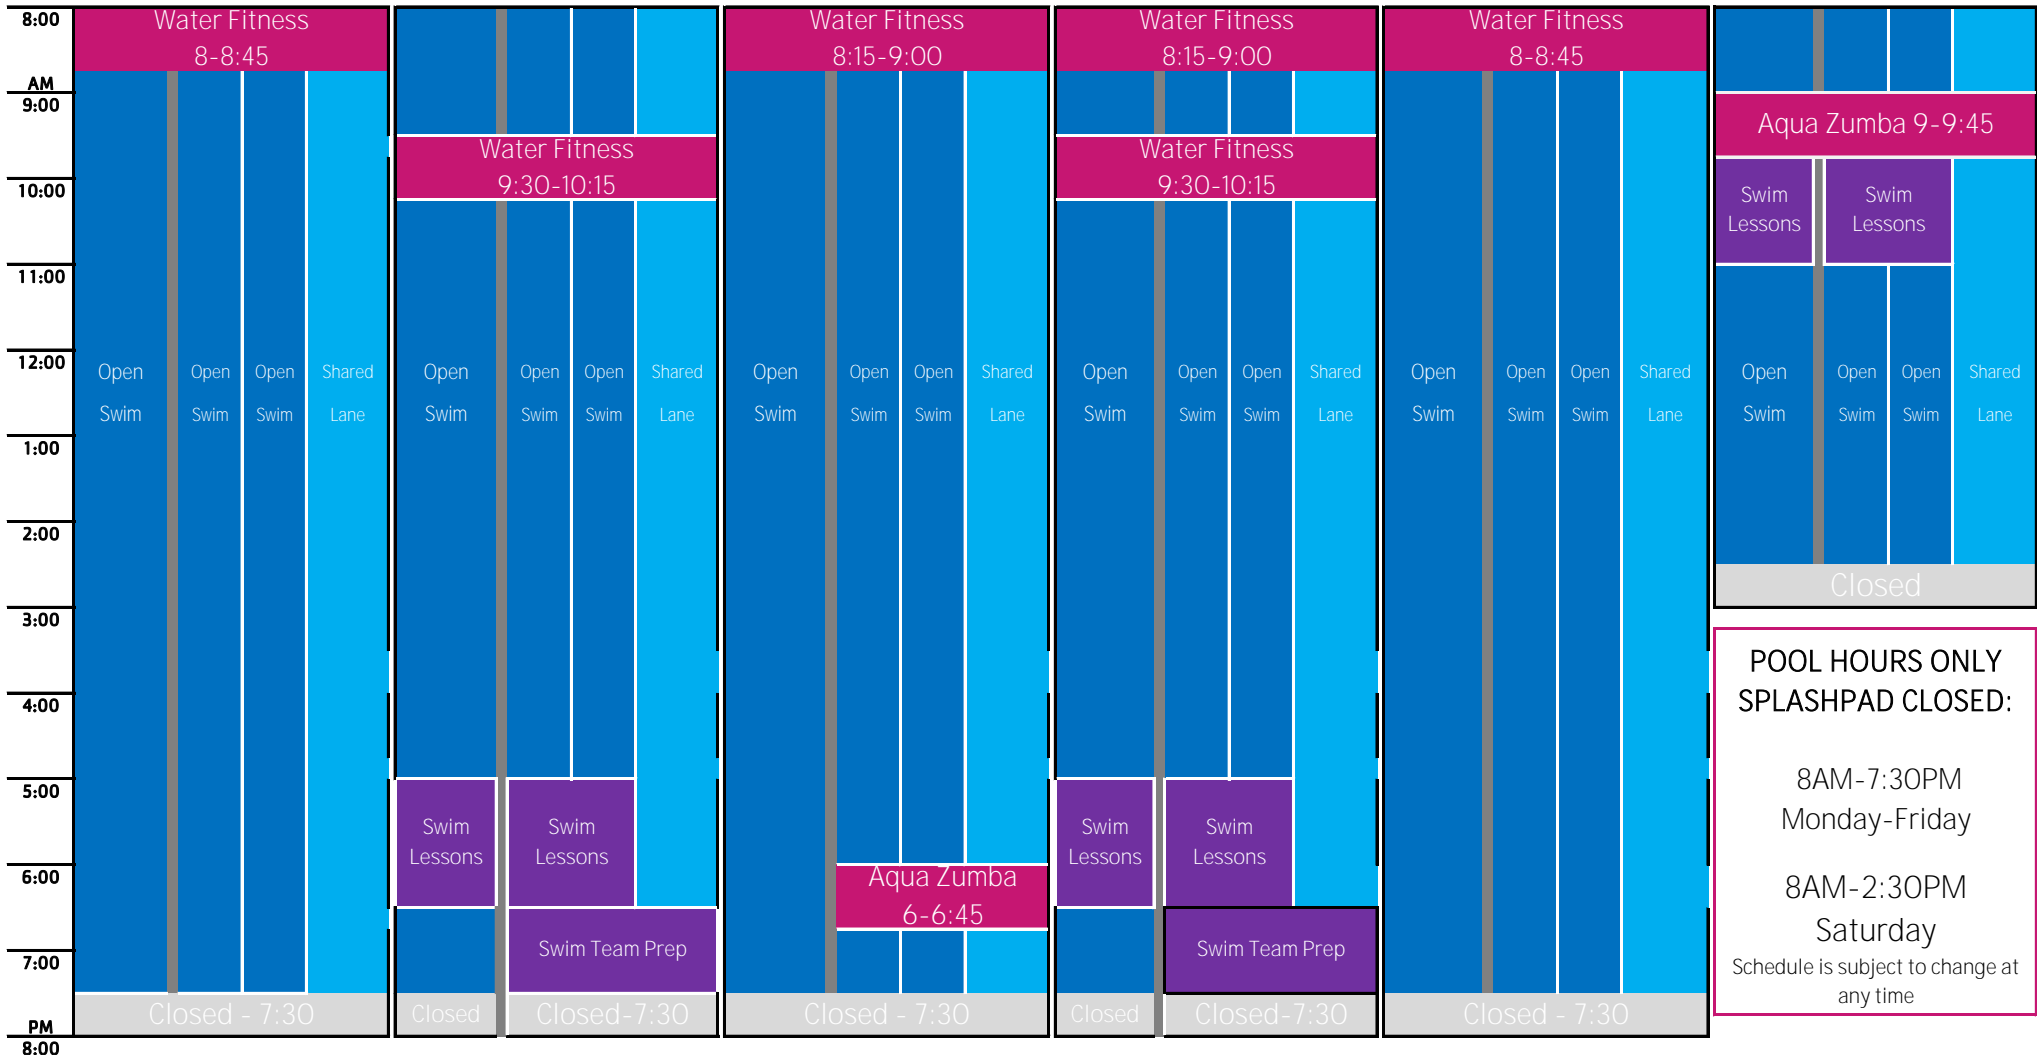

LINCOLN COUNTY YMCA POOL HOURS SEPTEMBER 2024

MONDAY

TUESDAY

WEDNESDAY

THURSDAY

FRIDAY

SATURDAY

Slide Side Lane 1 Lane 2 Lane 3

Slide Side Lane 1 Lane 2 Lane 3

Slide Side Lane 1 Lane 2 Lane 3

Slide Side Lane 1 Lane 2 Lane 3

Slide Side Lane 1 Lane 2 Lane 3

Slide Side Lane 1 Lane 2 Lane 3

**POOL HOURS ONLY
SPLASHPAD CLOSED:**

8AM-7:30PM
Monday-Friday

8AM-2:30PM
Saturday

Schedule is subject to change at any time